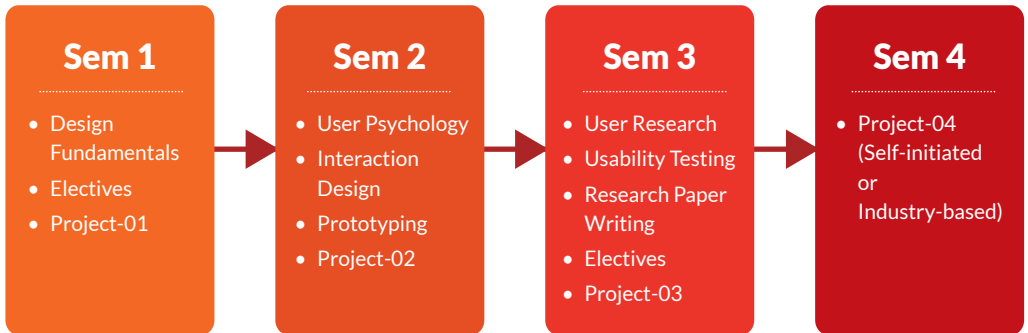

Master of Design

User Experience Design

SYMBIOSIS
INSTITUTE OF DESIGN

॥वसुधैव कुटुम्बकम्॥

Viman Nagar, Pune

Having established strong industry credentials as a cradle of exceptional graduate designers, SID is now launching its **Master of Design (M. Des)** in the field of **User Experience Design**. This programme is a two years duration, 80 credits post-graduate degree offered by SID and the degree is awarded by the Symbiosis International (Deemed University), Pune, which is established under Section 3 of UGC Act 1956 vide notification No. 9-12/2001-U.3 dated 10th November 2006 of UGC, Government of India.

Programme Highlights:

Eligibility:

- Bachelor's Degree of minimum 4-year duration in any specialization, after 12th standard or equivalent to the 12th standard from any university or institute recognized by law in India.
- OR Full-time Diploma of minimum 4-year duration in Design/Fine Arts/Applied Arts/ Architecture, after 12th standard or equivalent to 12th standard, from any university or institute recognized by law in India.
- A minimum of 50% marks or equivalent grade (45% marks or equivalent grade for Scheduled Caste/ Scheduled Tribes).

Application Process:

Register for M.Des. on www.sid.edu.in

Kickstart your career as:

- Interface Designer
- UX Architect
- UX Designer
- Web Designer
- System Designer
- Game Designer
- Interaction Designer
- Service Designer